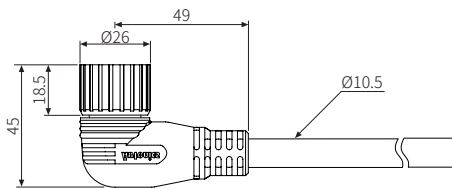

# M23 Connector Cable

M23 Connector 12-Pin												
Connector 1	Connector 2	Connection						Length	Feature	Application	Model	
M23 (Socket-Female)	12-pin 	11-wire	Pin no.	Wiring	Spec.	Pin no.	Wiring	Spec.	4 m	Oil resistant PVC	Distribution boxes	CLDH12C-040
			1	White	AWG22	7	Black	AWG22	6 m			CLDH12C-060
			2	Green		8	Purple		7 m			CLDH12C-070
			3	Yellow		9	Blue		AWG17			8 m
			4	Gray	10	-						
			5	Pink	11	Brown						
			6	Red	12	Green / Yellow						

**■ Dimensions**

• Unit: mm, For the detailed drawings, follow the Autonics website.

• **Socket-Female**

M23 Connector 19-Pin													
Connector 1	Connector 2	Connection						Length	Feature	Application	Model		
M23 (Socket-Female)	19-pin 	19-wire	Pin no.	Wiring	Spec.	Pin no.	Wiring	Spec.	4 m	Oil resistant PVC	Distribution boxes	CLDH19C-040	
			1	Purple	AWG22	11	Black	AWG22	AWG17			6 m	CLDH19C-060
			2	Red		12	Green / Yellow						
			3	Gray		13	Yellow / Brown						
			4	Red / Blue	14	Brown / Green	AWG22	7 m	CLDH19C-070				
			5	Green	15	White							
			6	Blue	16	Yellow							
			7	Gray / Pink	17	Pink							
			8	White / Green	AWG22	18	Gray / Brown	AWG17	8 m			CLDH19C-080	
			9	White / Yellow		19	Brown						
			10	White / Gray									

**■ Dimensions**

• Unit: mm, For the detailed drawings, follow the Autonics website.

• **Socket-Female**